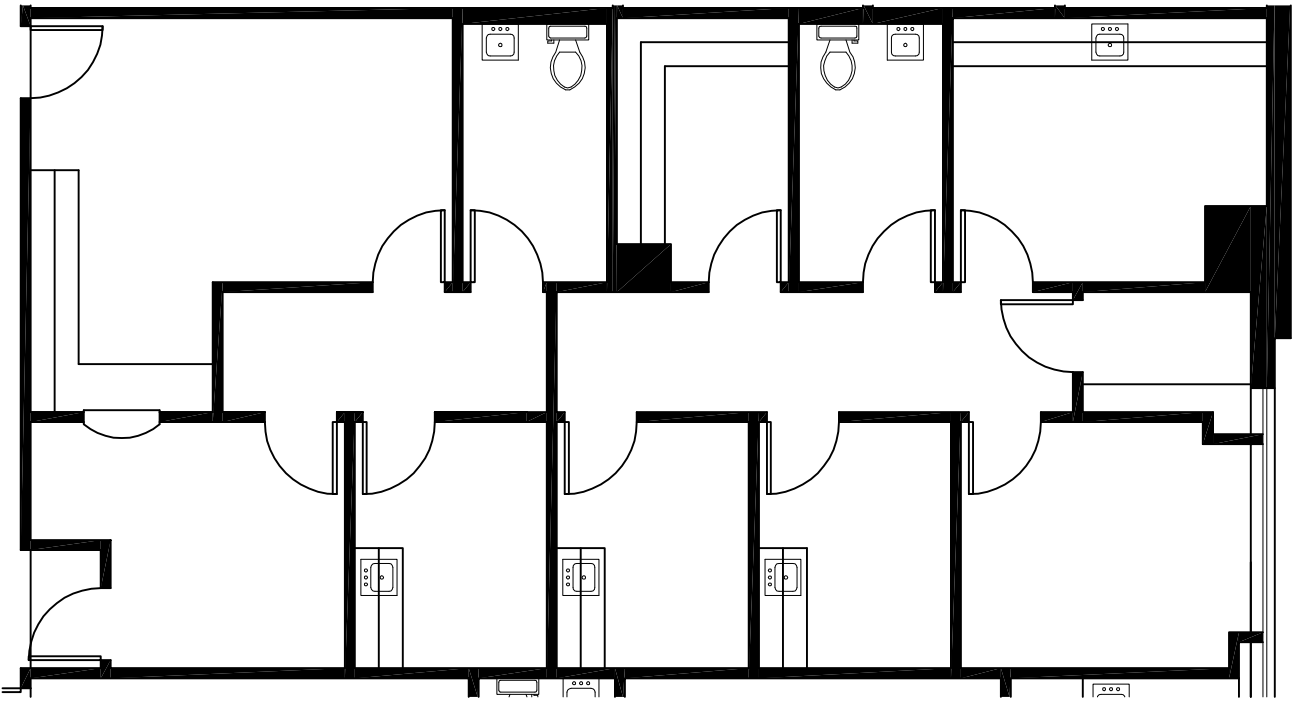

KEY PLAN
NOT TO SCALE

RECORD DRAWING
SCALE: 1/8" = 1'-0"

ELLIS MOB C
SUITE 247C - 1,401 USF / 1,569 RSF

NOT TO SCALE.

ELLIS MOB C
HENDERSONVILLE, TENNESSEE

9019 OVERLOOK BLVD. . SUITE C-3 . BRENTWOOD, TN T - 615-620-4420 F - 615-620-4425 . WWW.AENASHVILLE.COM