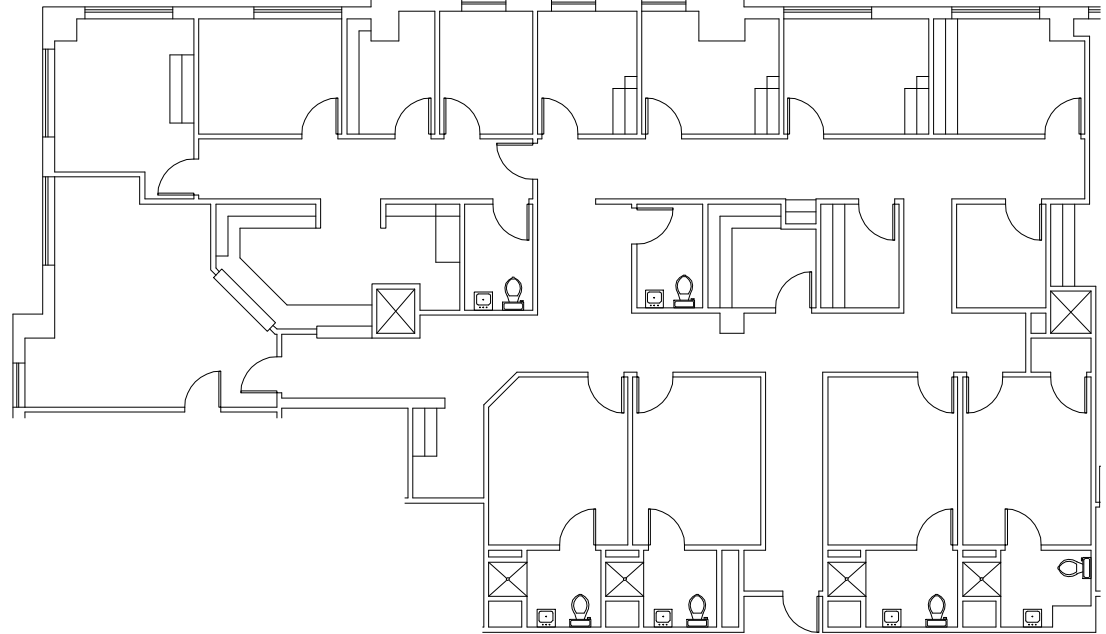

KEY PLAN
NOT TO SCALE

RECORD DRAWING
1/16" SCALE

SCALE: VARIES

ELLIS MOB C
HENDERSONVILLE, TN

9019 OVERLOOK BLVD. . SUITE C-3 . BRENTWOOD, TN T - 615-620-4420 F - 615-620-4425 . www.genesville.com