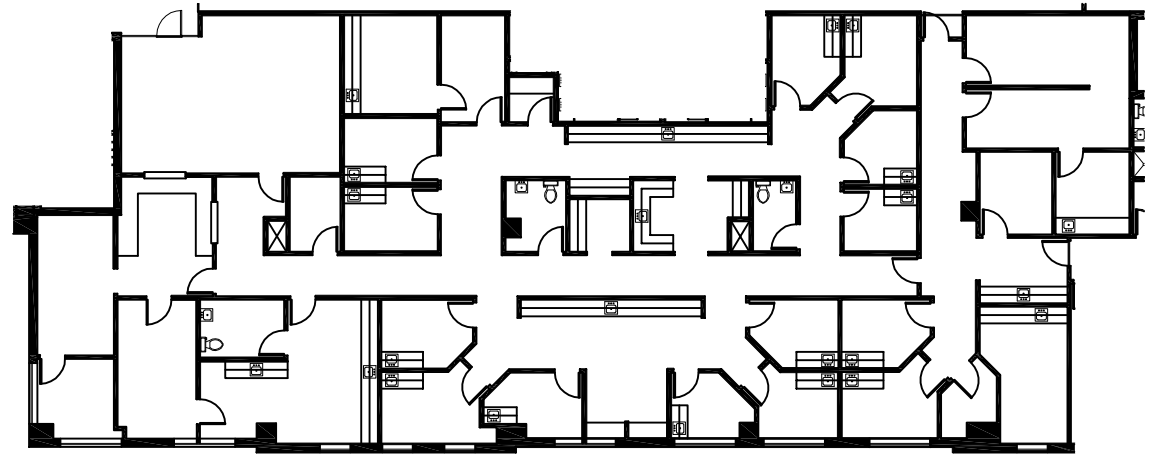

KEY PLAN  
NOT TO SCALE

RECORD DRAWING  
NOT TO SCALE

SCALE: VARIES

ELLIS MOB C  
SUITE 141C - 5,872 USF / 6,577 RSF

ELLIS MOB C  
HENDERSONVILLE, TN

9019 OVERLOOK BLVD. . SUITE C-3 . BRENTWOOD, TN T - 615-620-4420 F - 615-620-4425 . www.aenashville.com