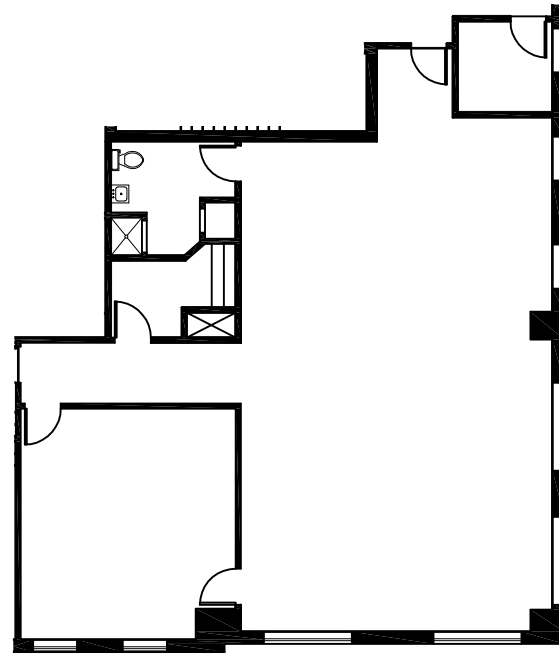

**KEY PLAN**  
NOT TO SCALE

**RECORD DRAWING**  
1/16" SCALE

SCALE: VARIES

**ELLIS MOB C**  
**SUITE 142C - 1,779 USF / 1,992 RSF**

ELLIS MOB C  
HENDERSONVILLE, TN

9019 OVERLOOK BLVD. . SUITE C-3 . BRENTWOOD, TN T - 615-620-4420 F - 615-620-4425 . www.aenashville.com