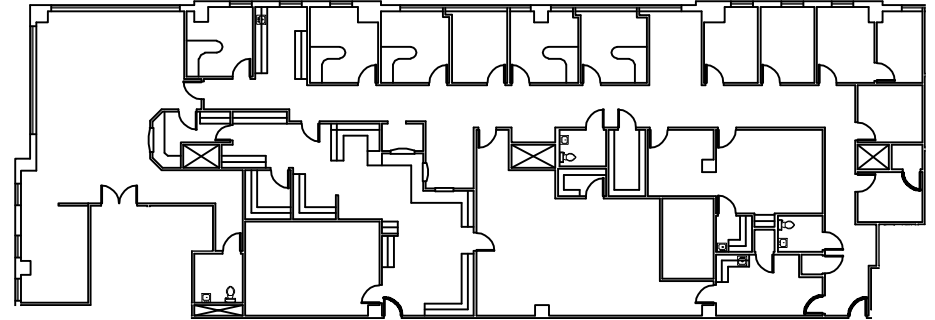

KEY PLAN
NOT TO SCALE

RECORD DRAWING
1/32" SCALE

FILE: BASE BUILDINGS
SCALE: NOT TO SCALE

ELLIS MOB C
SUITE 300C - 7,097 USF / 7,948 RSF

ELLIS MOB C
353 NEW SHACKLE ISLAND ROAD
HENDERSONVILLE, TENNESSEE

9019 OVERLOOK BLVD. . SUITE C-3 . BRENTWOOD, TN T - 615-820-4420 F - 615-820-4425 . WWW.AENASHVILLE.COM