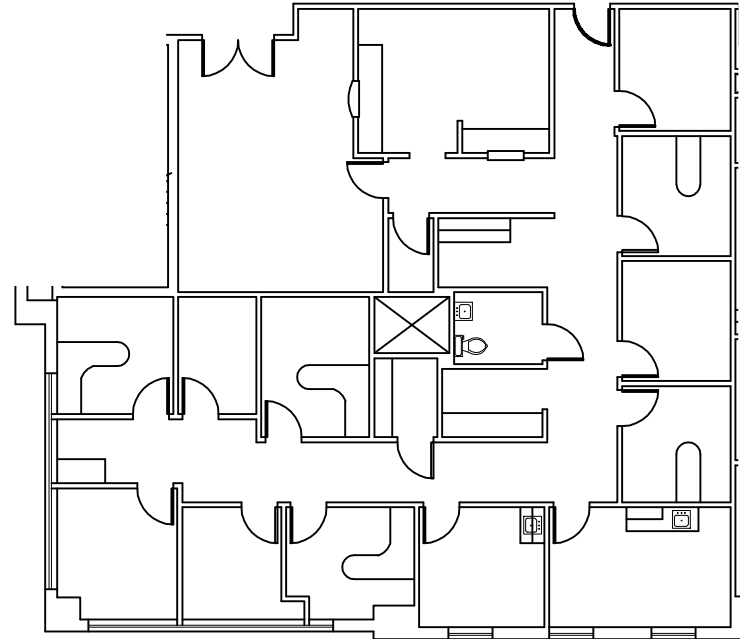

KEY PLAN
NOT TO SCALE

RECORD DRAWING
1/16" SCALE

FILE: BASE BUILDINGS
SCALE: NOT TO SCALE

9019 OVERLOOK BLVD. . SUITE C-3 . BRENTWOOD, TN T - 615-620-4420 F - 615-620-4425 . WWW.AENASHVILLE.COM

ELLIS MOB C
SUITE 301C - 2,626 USF / 2,941 RSF

ELLIS MOB C
353 NEW SHACKLE ISLAND ROAD
HENDERSONVILLE, TENNESSEE