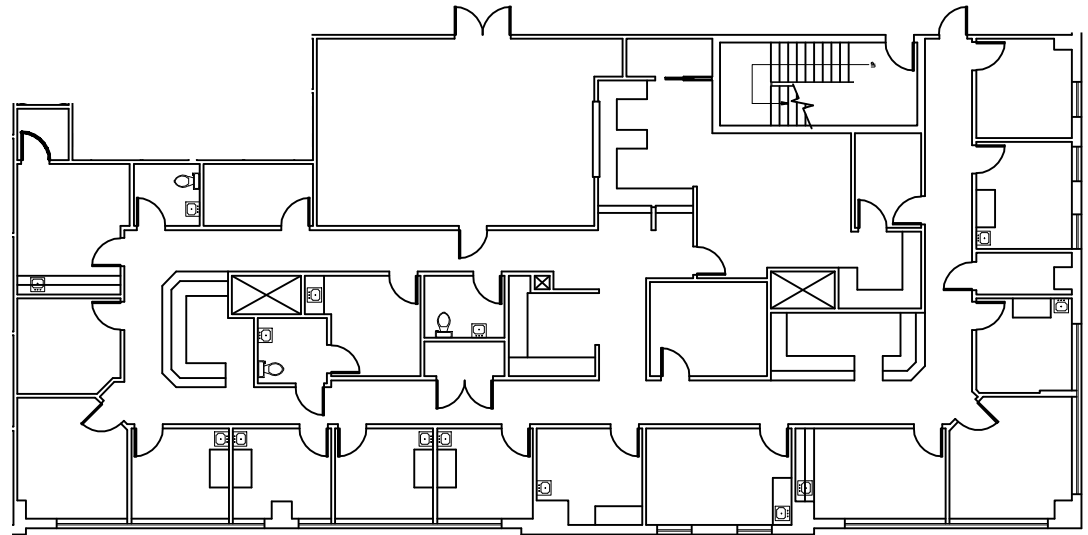

KEY PLAN
NOT TO SCALE

RECORD DRAWING
NOT TO SCALE

FILE: BASE BUILDINGS
SCALE: NOT TO SCALE

ELLIS MOB C
SUITE 341C - 5,120 USF / 5,734 RSF

ELLIS MOB C
353 NEW SHACKLE ISLAND ROAD
HENDERSONVILLE, TENNESSEE

9019 OVERLOOK BLVD. . SUITE C-3 . BRENTWOOD, TN T - 615-620-4420 F - 615-620-4425 . WWW.AENASHVILLE.COM