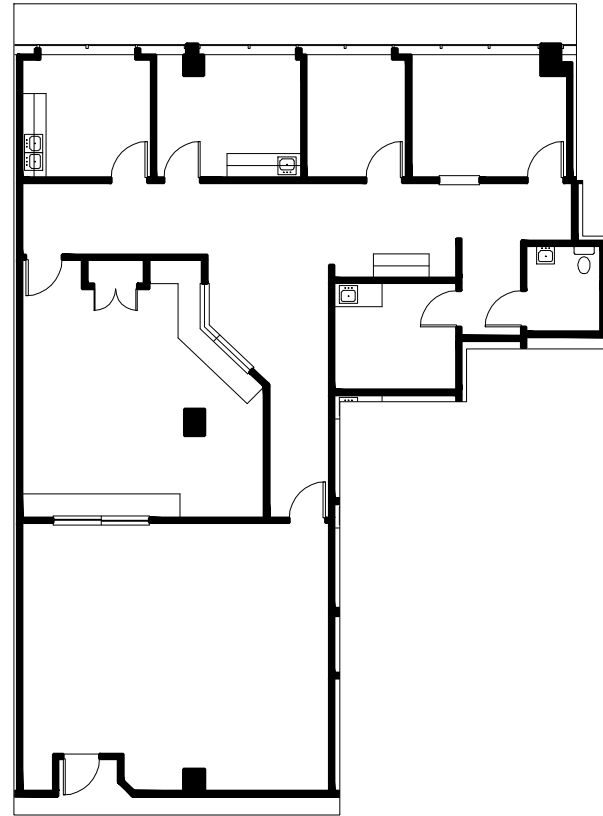

KEY PLAN
NOT TO SCALE

RECORD DRAWING
1/16" SCALE

SKYLINE MADISON M.O.B.
SUITE 150A - 2,161 USF / 2,420 RSF

SCALE: VARIES

SKYLINE MADISON M.O.B.
MADISON, TENNESSEE

9019 OVERLOOK BLVD. . SUITE C-3 . BRENTWOOD, TN T - 615-620-4420 F - 615-620-4425 . www.aenashville.com