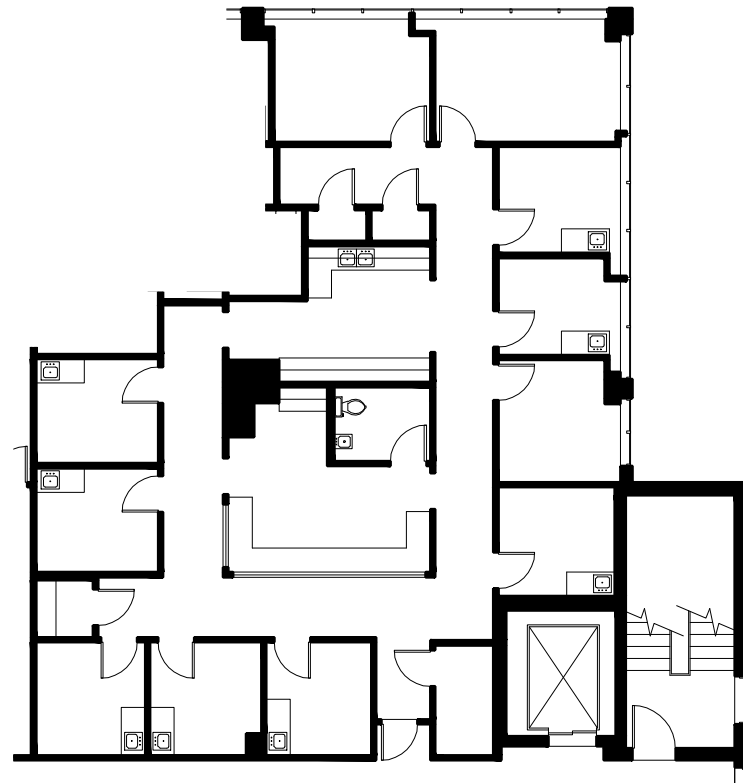

KEY PLAN
NOT TO SCALE

RECORD DRAWING
1/16" SCALE

SCALE: VARIES

SKYLINE MADISON M.O.B.
SUITE 150B - 2,364 USF / 2,648 RSF

SKYLINE MADISON M.O.B.
MADISON, TENNESSEE

9010 OVERLOOK BLVD. . SUITE C-3 . BRENTWOOD, TN T - 615-620-4420 F - 615-620-4425 . www.eenschville.com