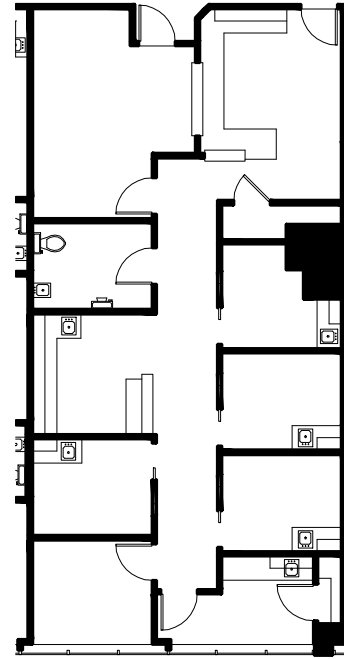

KEY PLAN
NOT TO SCALE

RECORD DRAWING
1/16" SCALE

SCALE: VARIES

SKYLINE MADISON M.O.B.
SUITE 260 - 1,397 USF / 1,565 RSF

SKYLINE MADISON M.O.B.
MADISON, TENNESSEE

9919 OVERLOOK BLVD. . SUITE C-3 . BRENTWOOD, TN T - 615-620-4420 F - 615-620-4425 . www.aeeashville.com