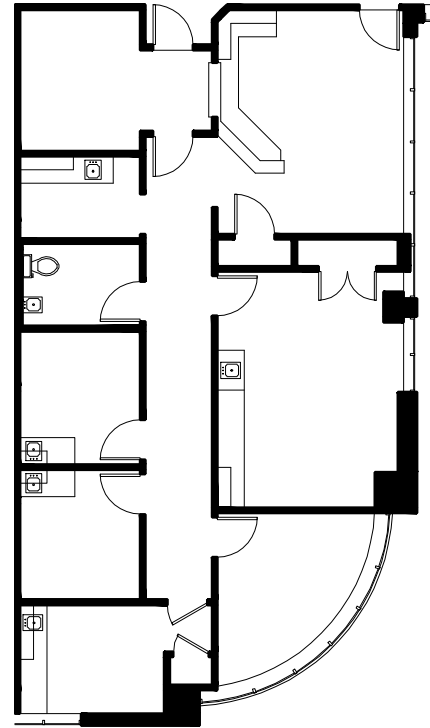

KEY PLAN
NOT TO SCALE

RECORD DRAWING
NOT TO SCALE

SCALE: VARIES

SKYLINE MADISON M.O.B.
SUITE 280 - 1,472 USF / 1,649 RSF

SKYLINE MADISON M.O.B.
MADISON, TENNESSEE

9019 OVERLOOK BLVD. . SUITE C-3 . BRENTWOOD, TN T - 615-826-4420 F - 615-826-4425 . www.seenashville.com