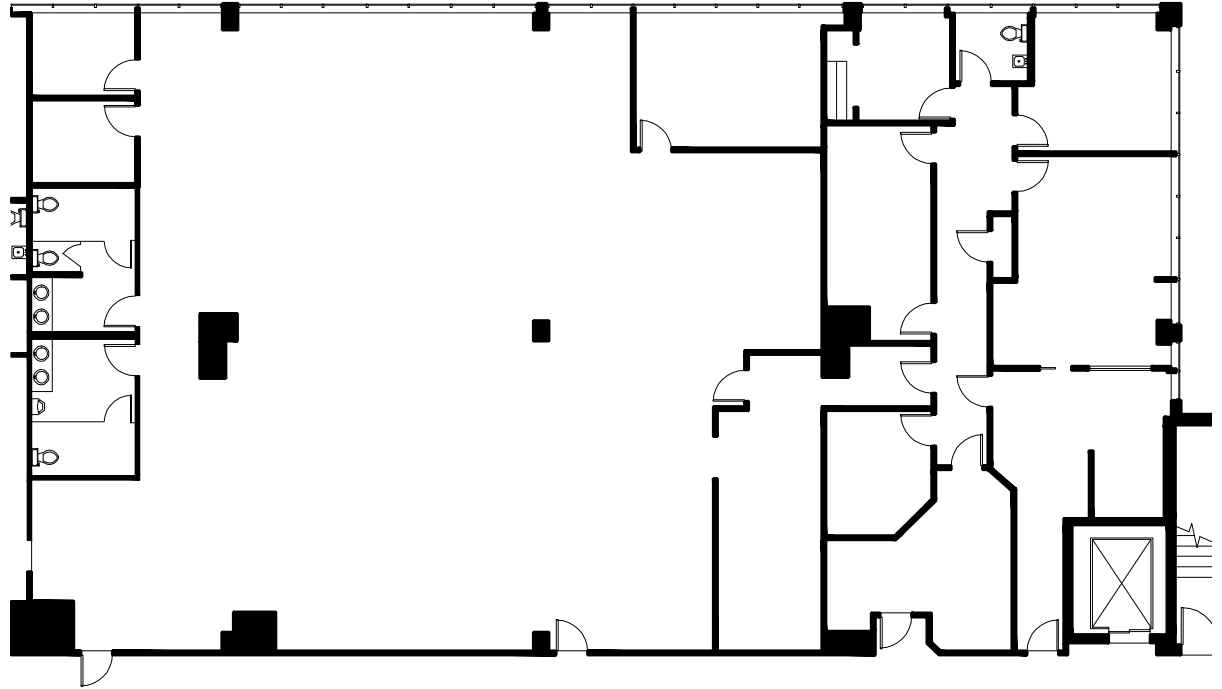

KEY PLAN
NOT TO SCALE

RECORD DRAWING
NOT TO SCALE

SCALE: VARIES

SKYLINE MADISON M.O.B.
MADISON, TENNESSEE

SKYLINE MADISON M.O.B.
SUITE 290 - 6,703 USF / 7,507 RSF

9010 OVERLOOK BLVD. . SUITE C-3 . BRENTWOOD, TN T - 615-820-4420 F - 615-820-4425 . www.aenashville.com