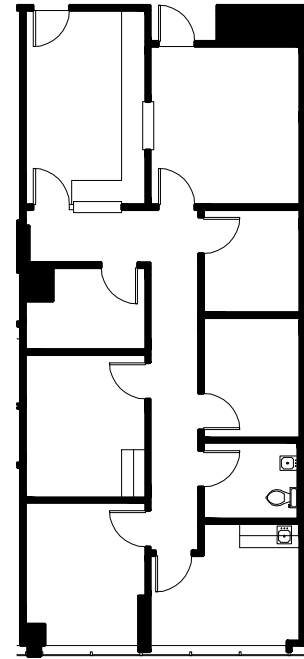

**KEY PLAN
NOT TO SCALE**

**RECORD DRAWING
1/16" SCALE**

SCALE: VARIES

SKYLINE MADISON M.O.B.
MADISON, TENNESSEE

9919 OVERLOOK BLVD. . SUITE C-3 . BRENTWOOD, TN T - 615-626-4429 F - 615-626-4425 . www.aenashville.com

**SKYLINE MADISON M.O.B.
SUITE 340 - 1,245 USF / 1,394 RSF**