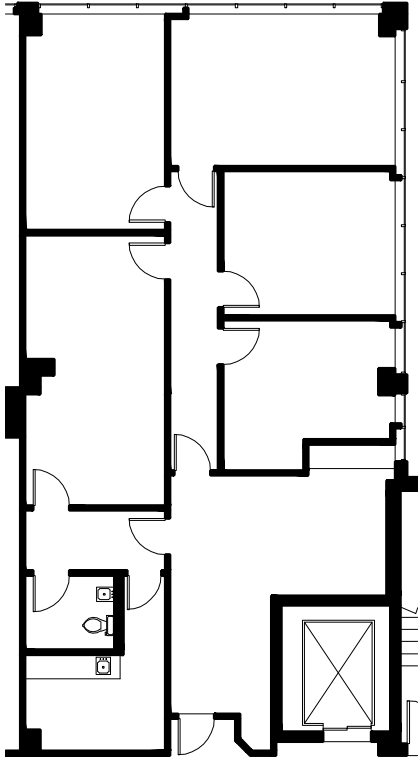

KEY PLAN
NOT TO SCALE

RECORD DRAWING
1/16" SCALE

SCALE: VARIES

SKYLINE MADISON M.O.B.
SUITE 390 - 1,811 USF / 2,028 RSF

SKYLINE MADISON M.O.B.
MADISON, TENNESSEE

9919 OVERLOOK BLVD. . SUITE C-3 . BRENTWOOD, TN T - 615-620-4420 F - 615-620-4425 . www.aensshville.com